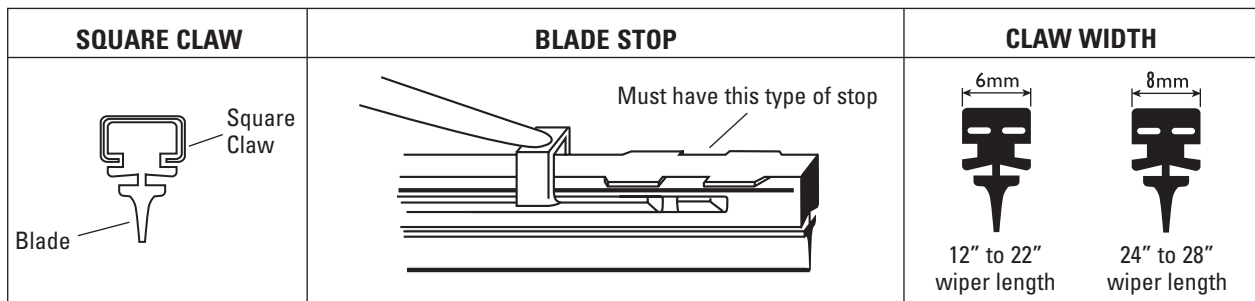

LENGTH INCH	LENGTH METRIC	FORZA	SI-TECH®	SUPER SPORZA	SUPER SILICONE	REFILLS*	
						SILICONE	FORZA
12"	300mm	-	-	-	95030	94030	-
13"	330mm	-	-	-	95033	94033	-
14"	350mm	96035	-	-	95035	94035	94035
15"	380mm	-	-	-	95038	94038	-
16"	400mm	96040	97040	-	95040	94040	94040
17"	430mm	-	97043	-	95043	94043	-
18"	450mm	96045	97045	93345	95045	94045	94045
19"	475mm	-	97048	93348	95048	94048	-
20"	500mm	96050	97050	93350	95050	94050	94050
21"	525mm	-	97053	93353	95053	94053	-
22"	550mm	96055	97055	93355	95055	94055	94055
24"	600mm	96060	97060	93360	95060	94060	94060
26"	650mm	96065	97065	93365	95065	94065	94065
28"	700mm	-	-	-	95070	94070	-

PIAA SILENCIO X-TRM SILICONE WIPERS - SOLD IN PAIRS

PART#	DESCRIPTION	PART#	DESCRIPTION
97302	22" (550mm) & 22" (550mm)	97362	24" (600mm) & 20" (500mm)
97313	24" (600mm) & 20" (500mm)	97391	24" (600mm) & 24" (600mm)
97321	24" (600mm) & 19" (475mm)	97402	26" (650mm) & 26" (650mm)
97330	24" (600mm) & 19" (475mm)	97408	28" (700mm) & 28" (700mm)
97336	24" (600mm) & 16" (400mm)	97414	28" (700mm) & 21" (530mm)
97351	24" (600mm) & 23" (580mm)	97447	24" (600mm) & 20" (500mm)
97352	22" (560mm) & 22" (560mm)	97454	26" (650mm) & 26" (650mm)

REFILLS

PIAA wiper refills will also fit some original equipment and other manufacturer's wiper blades — provided your blades have a square type claw as shown.