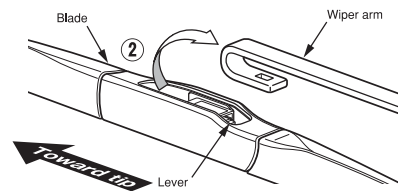

2. Insert wiper arm pin through the correct sized hole in the wiper frame.

3. With wiper arm pin inserted all the way through the frame, snap adapter C15 over center pin and wiper arm pin. Notice that adapter C15 has a larger and smaller receptacle side. Match the larger and smaller sides of the adapter with the larger and smaller holes in the frame.

4. Make sure adapter C15 "snaps" into place and that the wiper blade is securely fastened to the wiper arm. Also make sure the wiper blade is free to swivel on the wiper arm pin.

Adapter C15 may not work with some 3/16" wiper arms. If so, use adapter C11.

FORZA HYBRID INSTALLATION

As shown in the figure below, take the wiper arm and attach it to the U-clip on the wiper blade until you hear and audible click (1).

Removal Method

Lift the blade's U-clip and then remove the blade from the arm (2).