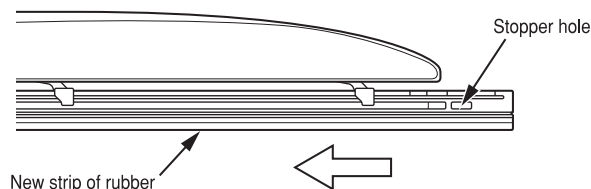

PIAA SILENCIO X-TRM SILICONE WIPERS - SOLD IN PAIRS

PART#	DESCRIPTION	PART#	DESCRIPTION
97302	22" (550mm) & 22" (550mm)	97362	24" (600mm) & 20" (500mm)
97313	24" (600mm) & 20" (500mm)	97391	24" (600mm) & 24" (600mm)
97321	24" (600mm) & 19" (475mm)	97402	26" (650mm) & 26" (650mm)
97330	24" (600mm) & 19" (475mm)	97408	28" (700mm) & 28" (700mm)
97336	24" (600mm) & 16" (400mm)	97414	28" (700mm) & 21" (530mm)
97351	24" (600mm) & 23" (580mm)	97447	24" (600mm) & 20" (500mm)
97352	22" (560mm) & 22" (560mm)	97454	26" (650mm) & 26" (650mm)

REFILLS

PIAA wiper refills will also fit some original equipment and other manufacturer's wiper blades — provided your blades have a square type claw as shown.

RUBBER REPLACEMENT PROCEDURES

Always use PIAA brand replacement rubber blades.

1. Take the rubber from the back end and pull the entire strip out.
2. Slide the rubber from the back end of the wiper blade through all the claws. Press the rubber until it goes into the last rubber stopper hole.