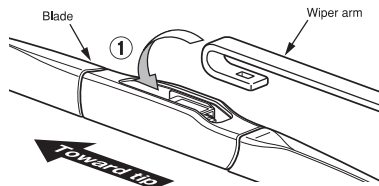

FORZA HYBRID INSTALLATION

As shown in the figure below, take the wiper arm and attach it to the U-clip on the wiper blade until you hear and audible click (1).